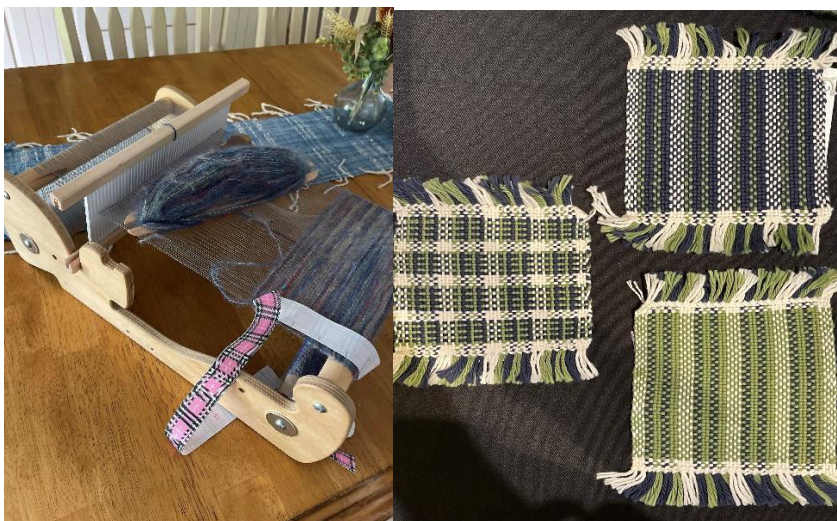

Beginning Weaving

Thursday May 22nd at 6:00pm to 8:30pm at
Bluestem Nature Center

Learn to weave on a rigid heddle loom. Using a pre-warped RH loom, you will weave up to 4-5" x 5" mug rugs. You will learn plain weave and a simple pick-up weave structure, as well as how to finish your weaving with a hem stitched fringe. Everything you need will be provided. Cost is \$10.00. Please register.